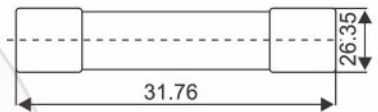

GLASS TUBE FUSES

GLASS TUBE FUSES (ELECTRONIC FUSES)

- Fast Action
- Size: 6.35 x 31.75 mm
- Voltage Rating : 100mA-3 A AC 250V or less
  4A-8A AC 125V or less
  10A-30A AC 32V or less

Characteristics of fuses according to use \ conditions may change.

GLASS TUBE FUSES

Ampere	Ampere
100 mA	1.75 A
125 mA	2 A
150 mA	3 A
200 mA	4 A
250 mA	5 A
300 mA	7 A
375 mA	8 A
500 mA	10 A
600 mA	15 A
750 mA	20 A
1A	25 A
1.5A	30 A

RoHS